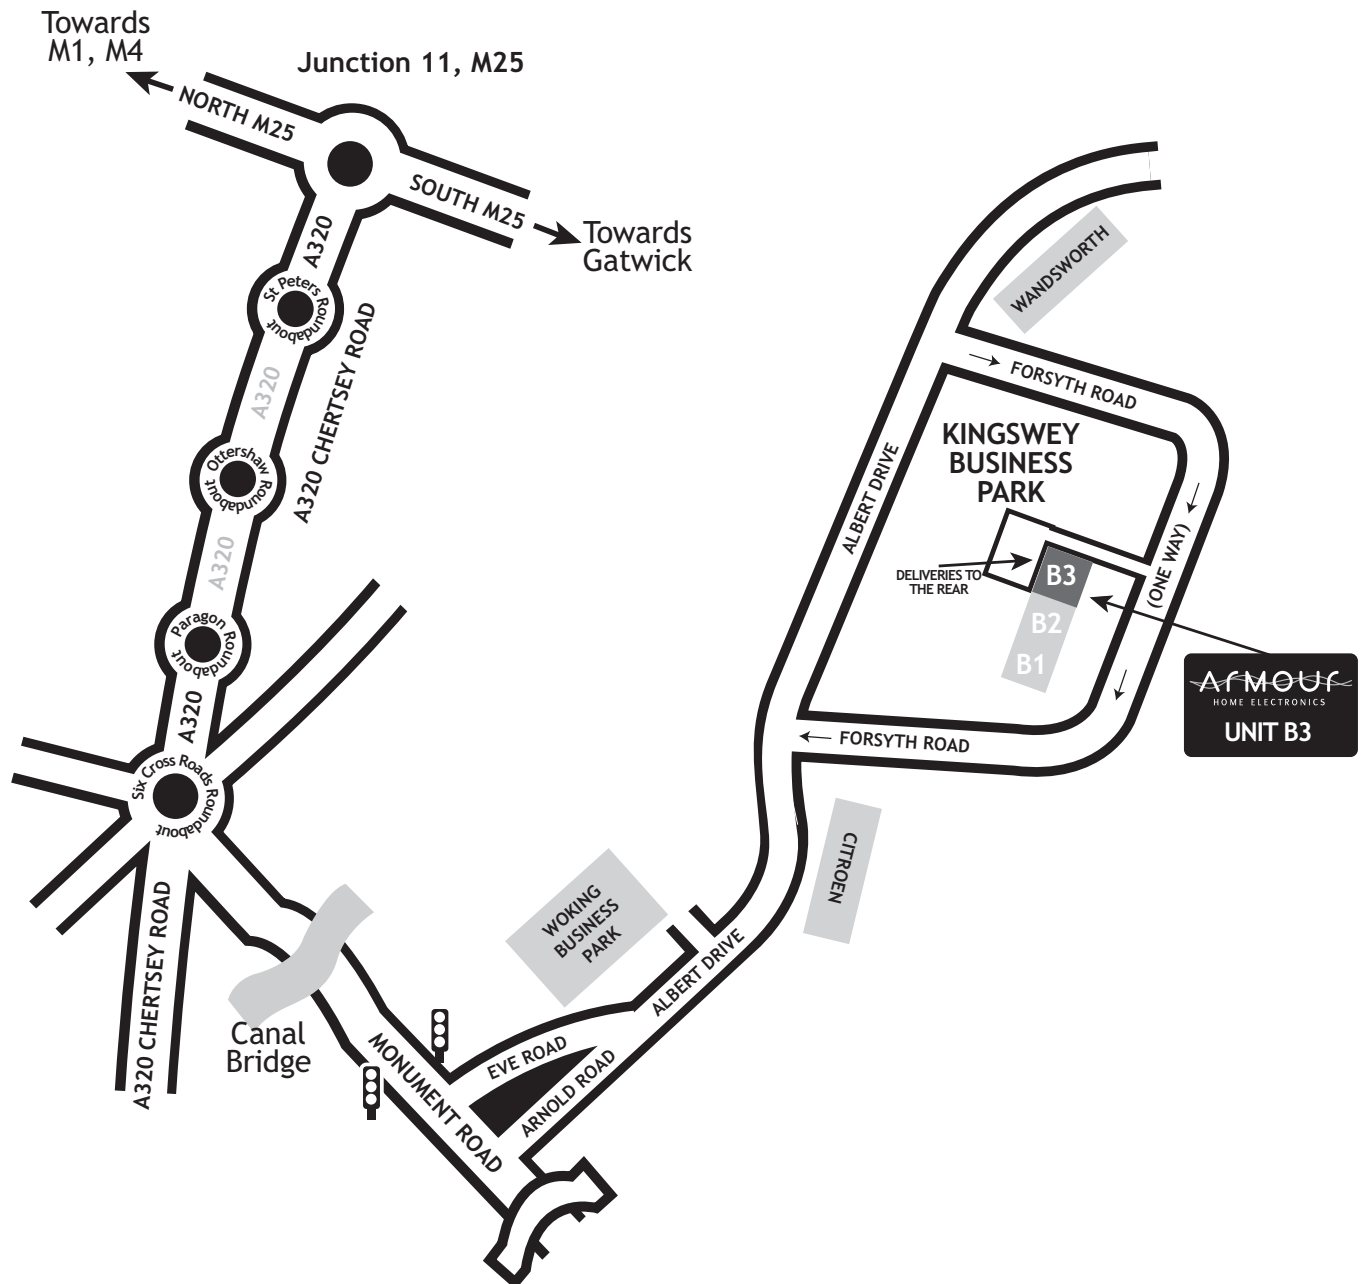

HOW TO FIND US

FOR THE ATTENTION OF:

Armour Home Electronics can be easily reached via the M25 motorway. Come off at Junction 11, signposted A320 (Woking).

Take the A320, in the direction of Woking along the dual carriageway.

Take the first left at the next roundabout and stay on the A320, going straight on at the next three roundabouts.

At the fourth roundabout (Six Crossroads Roundabout) take the second exit (Monument Way) and follow this until you reach the traffic lights immediately after the canal bridge.

You will need to take the first turning on

the left at the traffic lights, into Eye Road.

This leads straight into Albert Drive. Carry on down Albert Drive, past the large black building on the left and the Citroën Dealership on the right, travel approximately 600m and, just after the pedestrian crossing, on the right is the entrance to Forsyth Road.